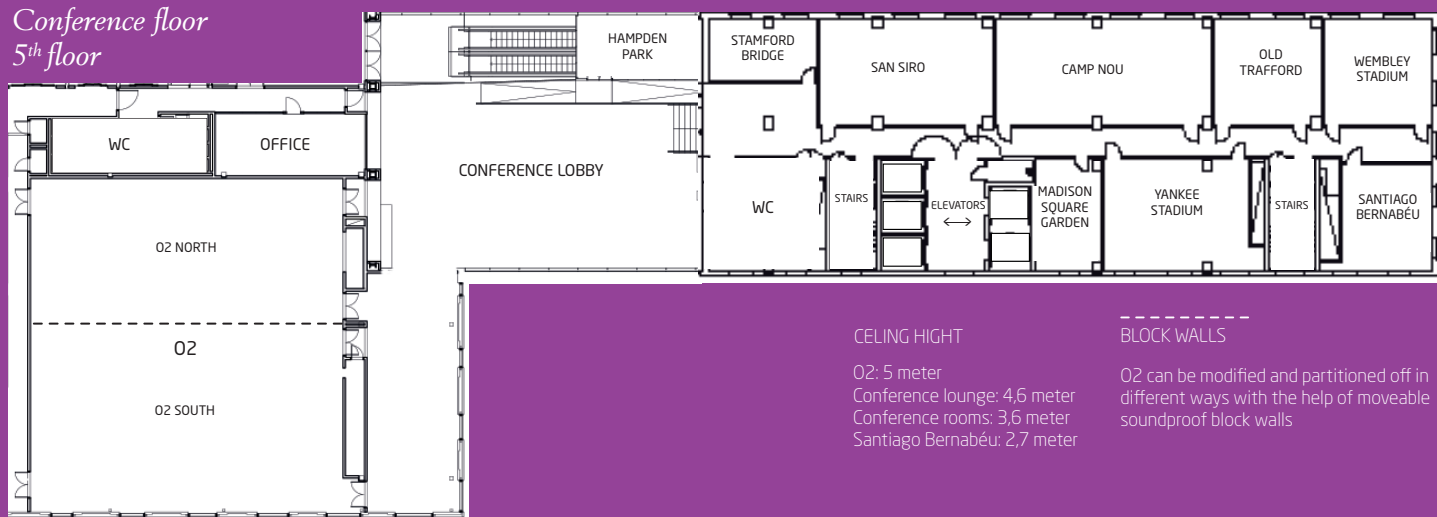

CEILING HEIGHT

O2: 5 meter
Conference lounge: 4,6 meter
Conference rooms: 3,6 meter
Santiago Bernabéu: 2,7 meter

BLOCK WALLS

O2 can be modified and partitioned off in different ways with the help of moveable soundproof block walls

	AREA	CINEMA SEATING	SCHOOL SEATING	CONFERENCE ROOMS	AREA	CINEMA SEATING	SCHOOL SEATING	ISLANDS	U-TABLES	BOARD ROOM SEATING
O2				Camp Nou	94 m²	90	72	48	32	-
O2N	180 m²	204	90	San Siro	75 m²	70	56	36	28	-
O2S	233 m²	268	122	Yankee Stadium	68 m²	60	40	30	24	-
O2	413 m²	470	210	Wembley Stadium	48 m²	45	32	24	20	-
				Old Trafford	47 m²	45	32	24	20	-
				Santiago Bernabéu	41 m²	-	-	-	-	16
				Madison Square Garden	30 m²	24	16	12	16	-
				Hampden Park	30 m²	26	14	12	14	-
				Stamford Bridge	29 m²	25	12	12	16	-

	LONG TABLE	ROUND TABLE	ISLANDS
O2N	126	120	84
O2S	156	170	108
O2	300	290	192